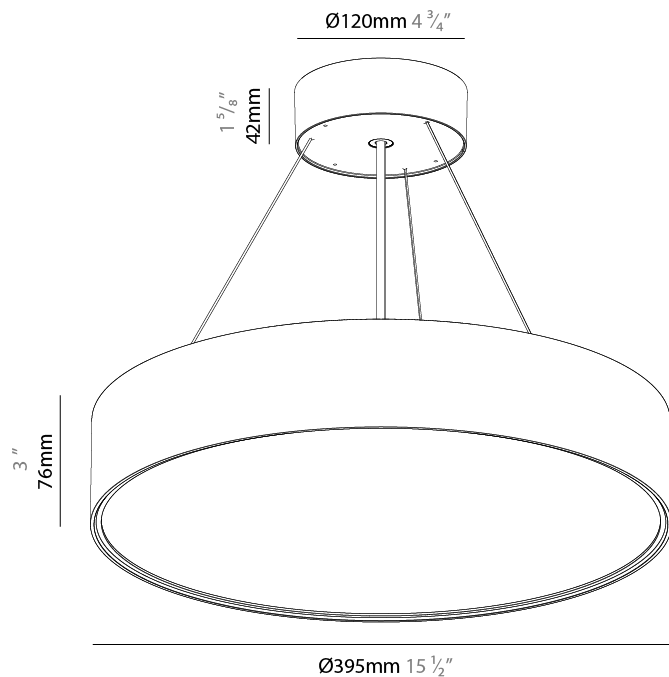

1. To build a product code in our configurator select the specify button on the base model # product page
2. To build a manual product code on this datasheet choose from the options listed below in blue font and add the suffix to the base model #

GENERAL

Series: Sign EVO
Partner: Prolicht
Division: Architectural
Installation: Suspension
Product Type: Pendant
Mounting Location: Ceiling
Light Distribution: Direct

PHYSICAL

Shape: Round
Diameter (mm): 395
Diameter (in): 15 1/2
Height (mm): 82
Height (in): 3 3/4
Weight (kg): 4.2
Diffuser: PMMA - Opal / Microprism / Clear Microprism
Fixture Finish: SSR / BKV / CWI / CRY / HAB / UFT / ITA / RUA / FTG / MYG / LOD / PUS / FRO / FUP / KIA / POP / BLS / SPG / MEY / GOH / CHC / COM / ABZ / JAG / OBR / MOS / ROR
Fixture Material: PMMA / Extruded Aluminum / Steel
Cable Details: 2000mm or 6000mm Transparent Cable

ELECTRICAL

Lamp Type: LED (Zhaga Standard)
Input Wattage (W): 26.7
Total Output Wattage (W): 24.6
Dimming: DALI Dimming / MATTER Dimming
Driver Included: Yes
Driver Location: Integrated
Driver Type: Constant Current - Universal
Driver Class: Class 2
Input Voltage (V): 120
Constant Current (mA): 700mA

LED

Color Temperature (°K): 2700-6500 Tunable White
Max. Delivered Lumen (lm): Max 3838
Nominal Lumen (lm): Max 4435
CRI: >90 CRI
Lamp Life (hrs): 50000

OPTICAL

RATINGS AND CERTIFICATIONS

Certified By: Certified for North American Standards
IP rating: IP40